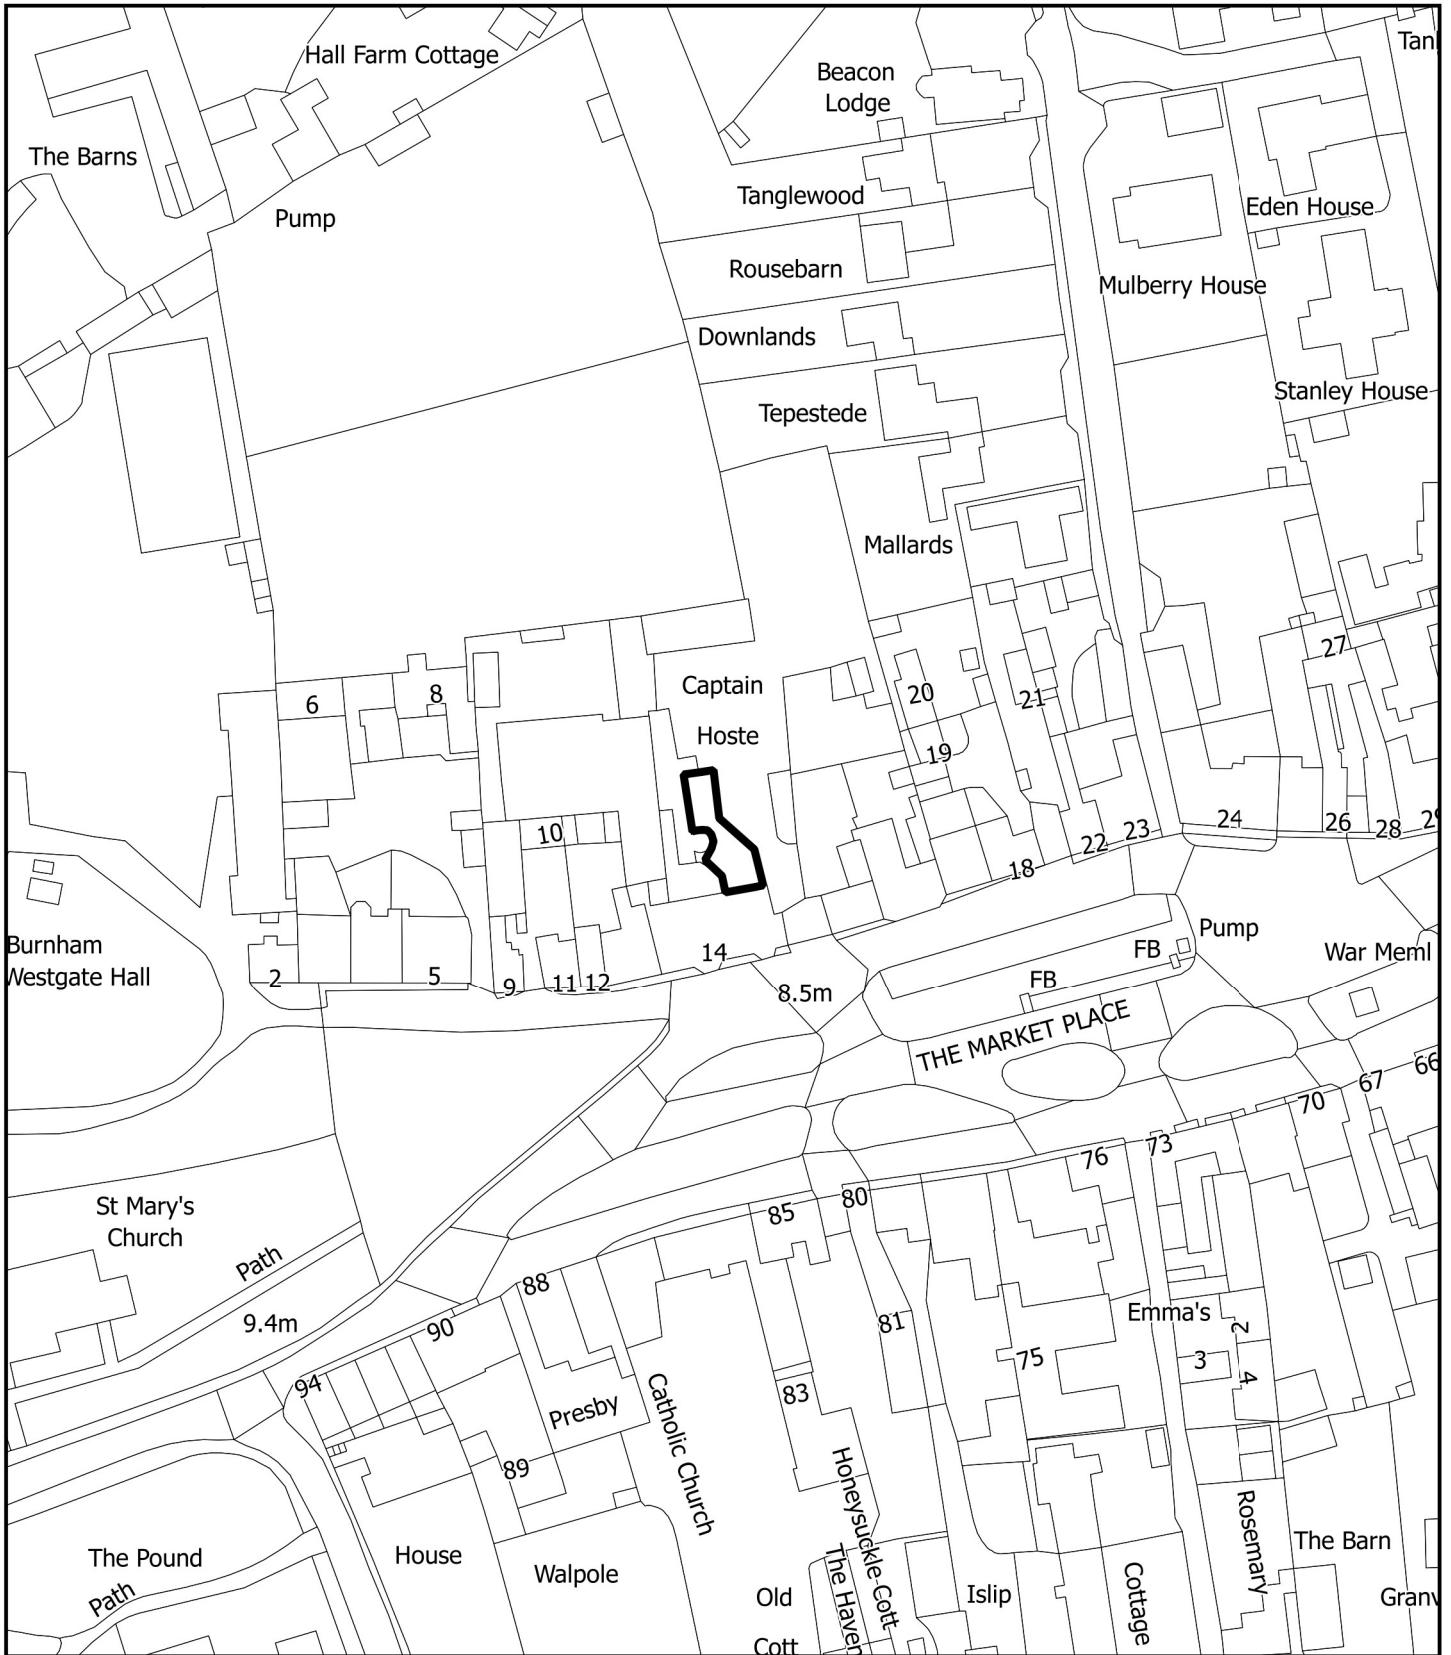

21/00369/F

The Hoste Arms, 14 Market Place.

© Crown copyright and database rights 2020
Ordnance Survey 100024314

1:1,250